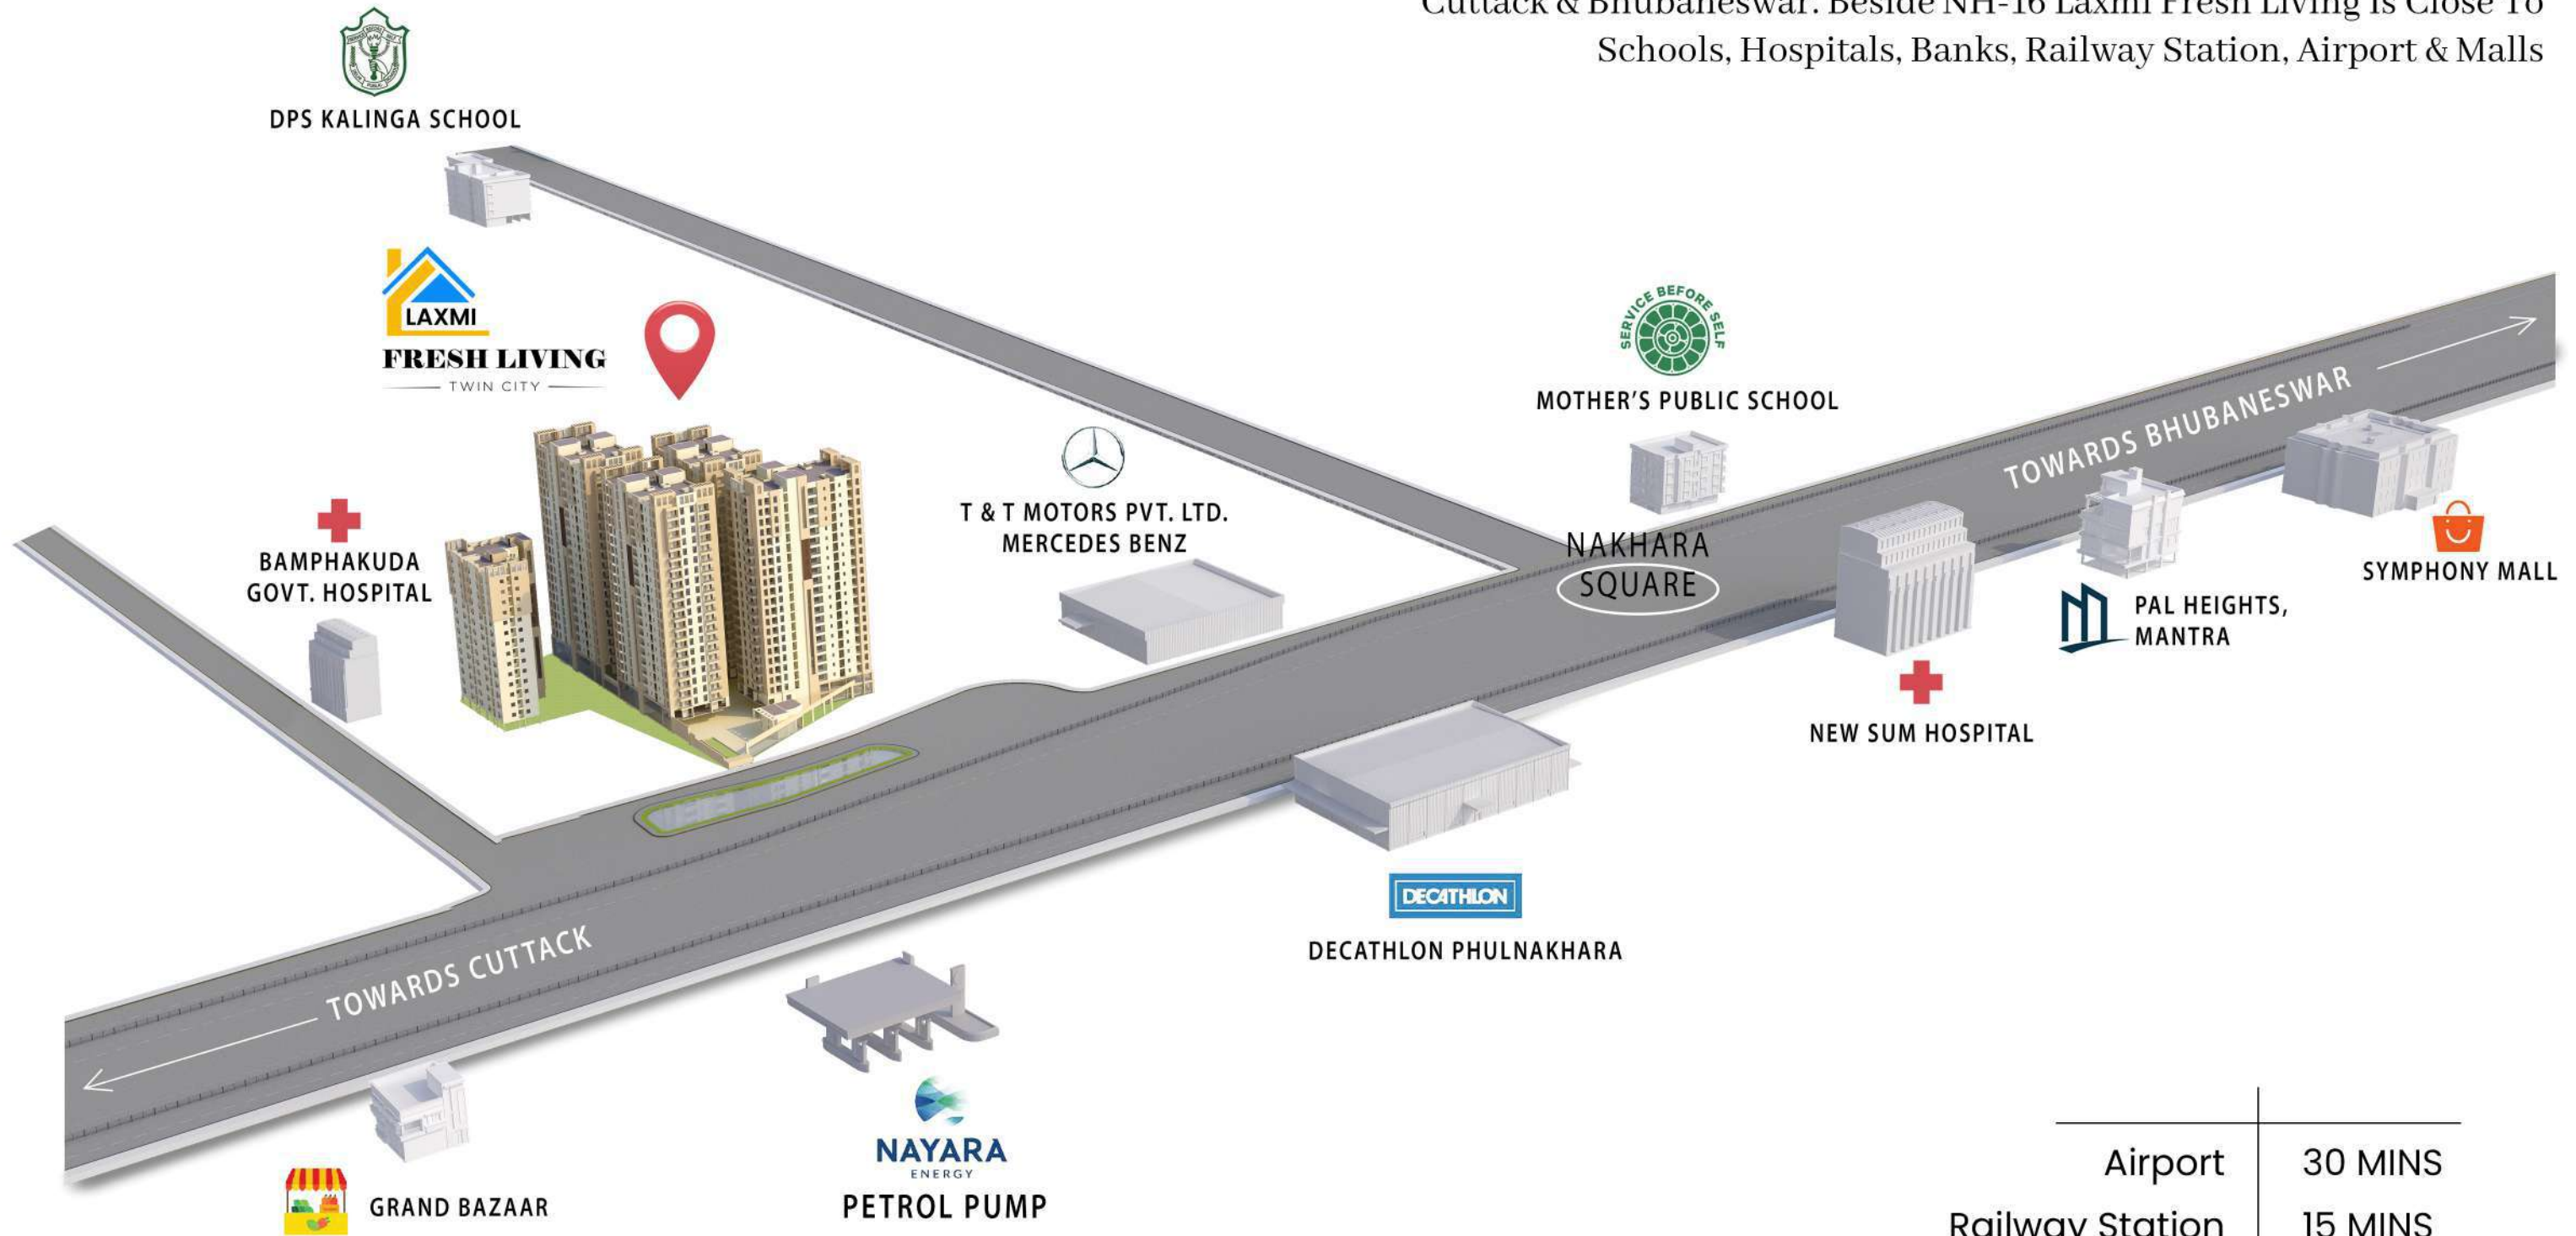

LOCATED STRATEGICALLY YET AWAY FROM BUSTLE

Laxmi Fresh Living is located strategically in between the twin city of Cuttack & Bhubaneswar. Beside NH-16 Laxmi Fresh Living Is Close To Schools, Hospitals, Banks, Railway Station, Airport & Malls