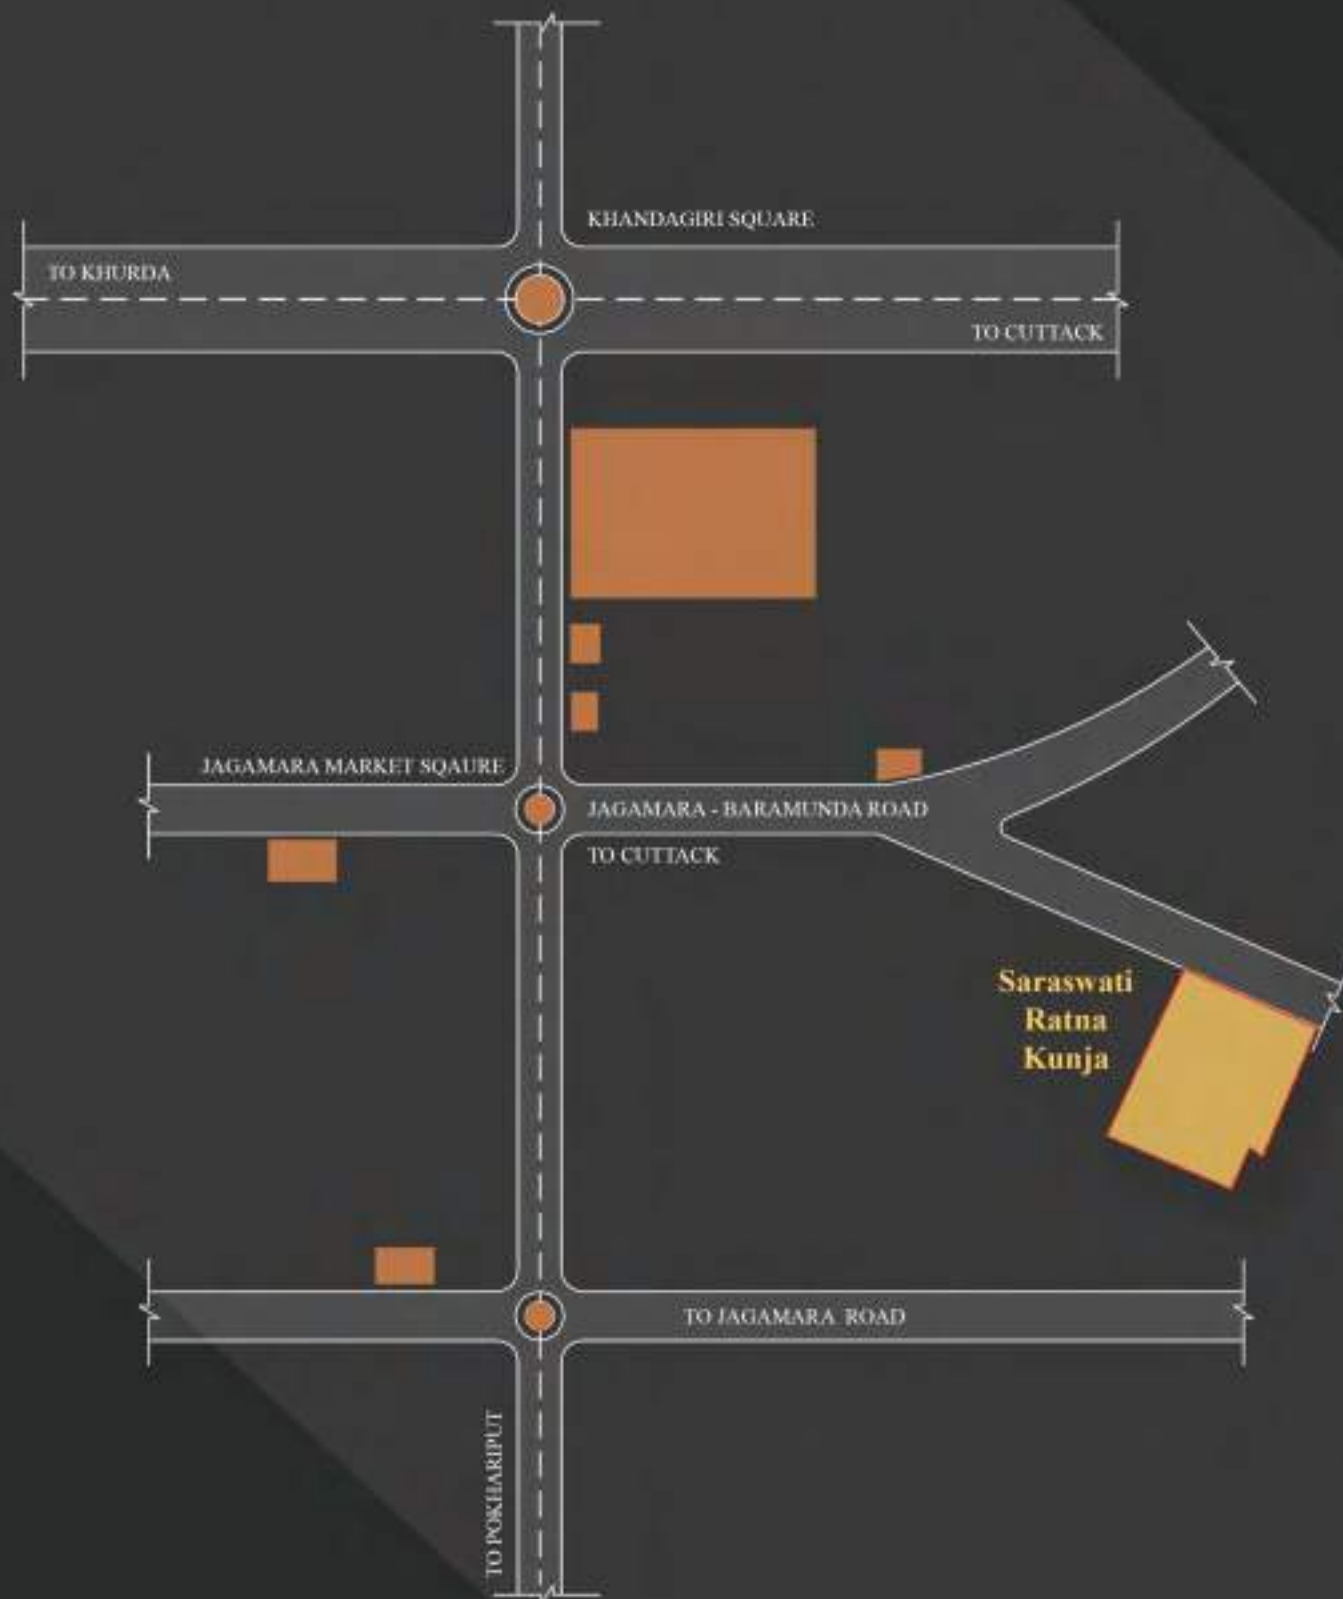

Tranquil Heaven

Proximity to All your essential needs . . . . .

EDUCATION

- DAV School ..... 10 MIN
- Govt. High School ..... 10 MIN
- Gandhi Public School ..... 15 MIN
- Kendriya Vidyalaya 6 ..... 05 MIN
- ITER ..... 05 MIN

HEALTH CARE

- Govt. Ayurvedic Hospital ..... 5 MIN
- Amri Hospital ..... 10 MIN
- SV care clinic ..... 10 MIN
- AIIMS Hospital ..... 15 MIN
- Kanungo Institute of Diabetes ..... 25 MIN
- SUM Hospital ..... 20 MIN

CONNECTIVITY

..... 5 MIN

..... 30 MIN

..... 30 MIN