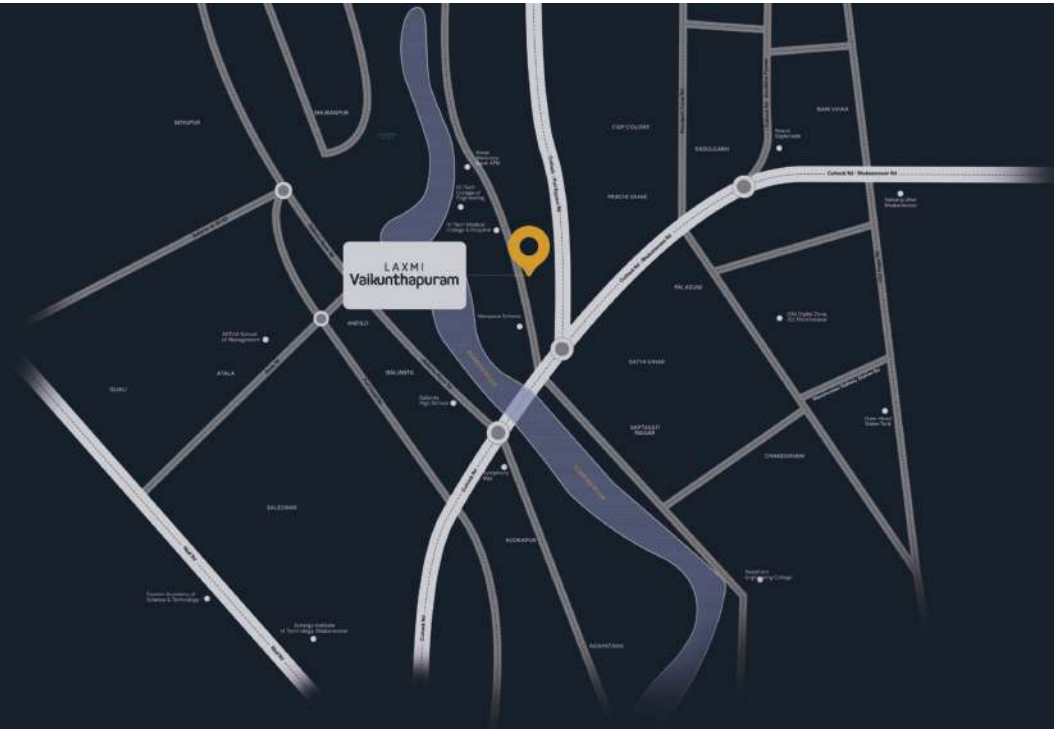

Sanctuary In The City

- Airport and Railway Stations are within 15 KMs
- Major Hospitals Nearby

Education Primordial

- Pre-School facilities within the society
- Reputed educational institutes within 5 KMs

Community Based Living

- Community of 3500+ families
- Fosters living within the community

WHAT'S NEARBY?

International Airport
17 Mins

Hi-Tech Medical College & Hospital
03 Mins

Kalinga Stadium
14 Mins

Railway Station
14 Mins